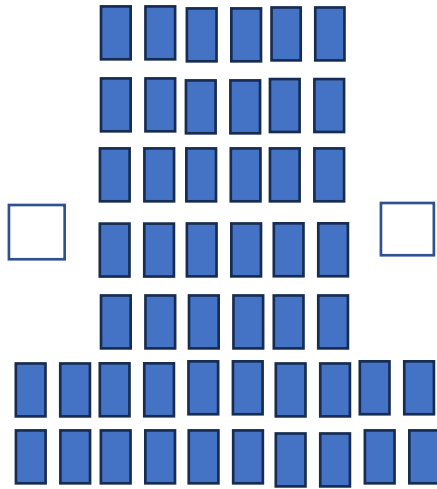

entrance

Check in

Projector screen

computer

6ft head tables, seats 4-6

Small storage room

Food tables

Large storage room

2 columns

Extra row of chairs

UC Capitol Room-Option B

Audience style set up:

50 with check in table, head tables and food tables
(can add seating for 50 more, total of 100)

Food tables

piano

Extra row of chairs