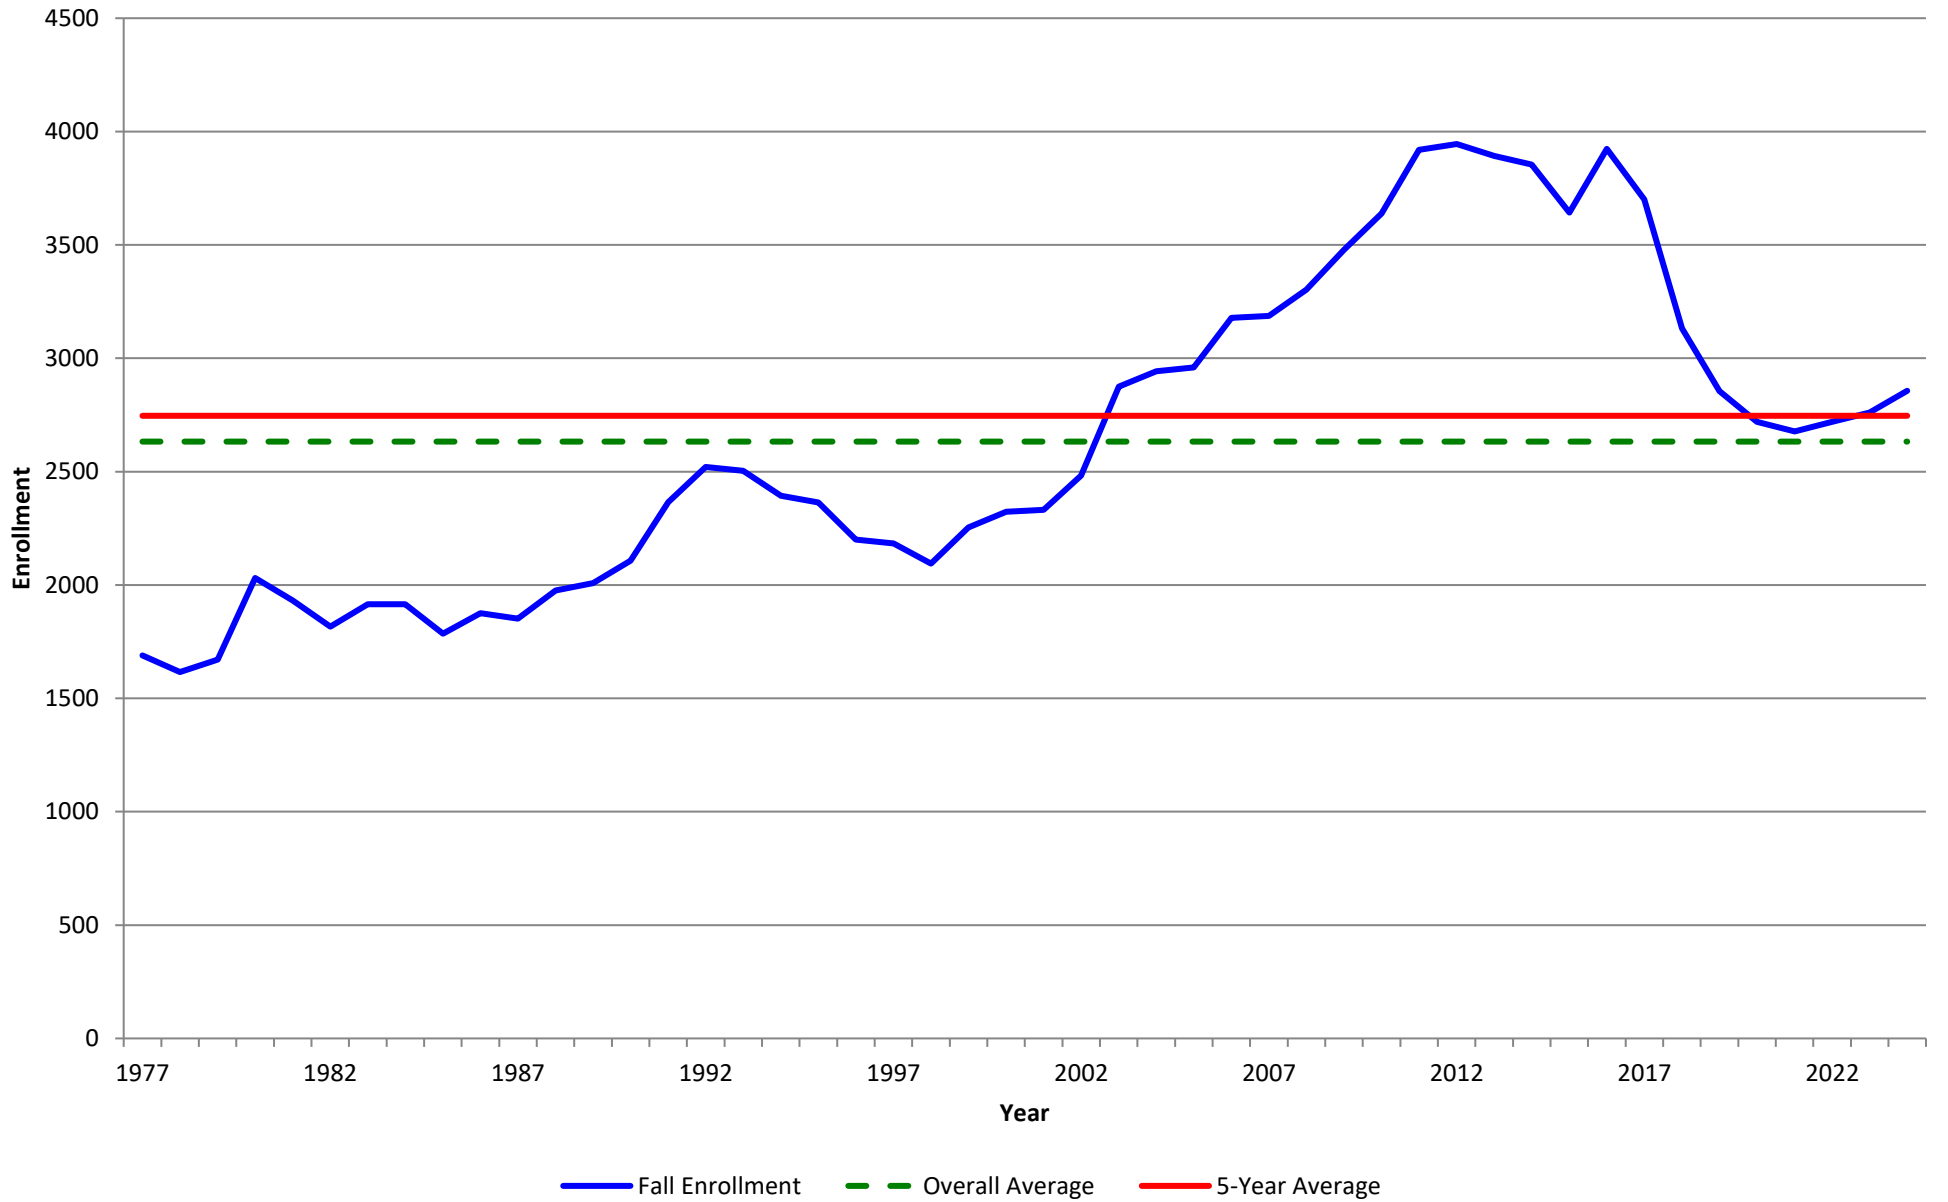

## Fall Enrollment Trends with Averages (1977–2024)

Note: Forest Echoes Technical Institute in Crossett and Great Rivers Technical Institute in McGehee merged with the University of Arkansas at Monticello on July 1, 2003.

<b>Year</b>	<b>Fall Enrollment</b>
1977	1689
1978	1616
1979	1671
1980	2031
1981	1932
1982	1817
1983	1915
1984	1915
1985	1785
1986	1875
1987	1851
1988	1976
1989	2008
1990	2107
1991	2365
1992	2520
1993	2504
1994	2394
1995	2364
1996	2200
1997	2183
1998	2094
1999	2254
2000	2323
2001	2332
2002	2482
2003	2875
2004	2942
2005	2959
2006	3179
2007	3187
2008	3302
2009	3479
2010	3638
2011	3920
2012	3945
2013	3893
2014	3854
2015	3643
2016	3924
2017	3700
2018	3132
2019	2855
2020	2719
2021	2677
2022	2719
2023	2761
2024	2856