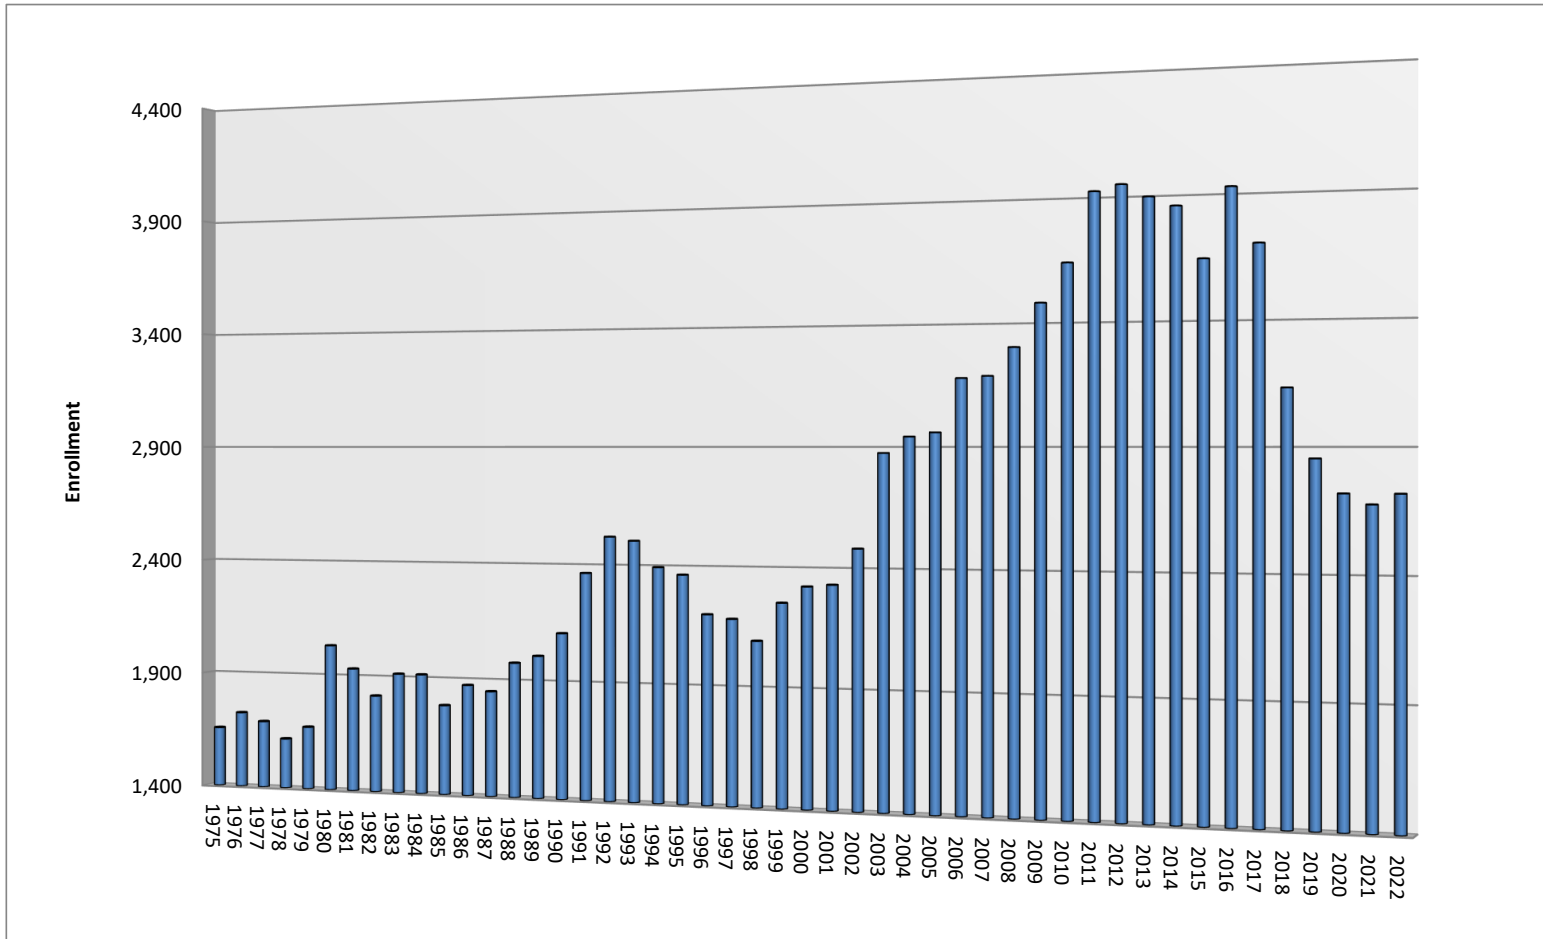

University of Arkansas at Monticello - Fall Enrollment

Fall Enrollment

1975	1,656
1976	1,725
1977	1,689
1978	1,616
1979	1,671
1980	2,031
1981	1,932
1982	1,817
1983	1,915
1984	1,915
1985	1,785
1986	1,875
1987	1,851
1988	1,976
1989	2,008
1990	2,107
1991	2,365
1992	2,520
1993	2,504
1994	2,394
1995	2,364
1996	2,200
1997	2,183
1998	2,094
1999	2,254
2000	2,323
2001	2,332
2002	2,482
2003	2,875
2004	2,942
2005	2,959
2006	3,179
2007	3,187
2008	3,302
2009	3,479
2010	3,638
2011	3,920
2012	3,945
2013	3,893
2014	3,854
2015	3,643
2016	3,924
2017	3,700
2018	3,132
2019	2,855
2020	2,719
2021	2,677
2022	2,719

Note: Forest Echoes Technical Institute in Crossett and Great Rivers Technical Institute in McGehee merged with the University of Arkansas at Monticello on July 1, 2003.