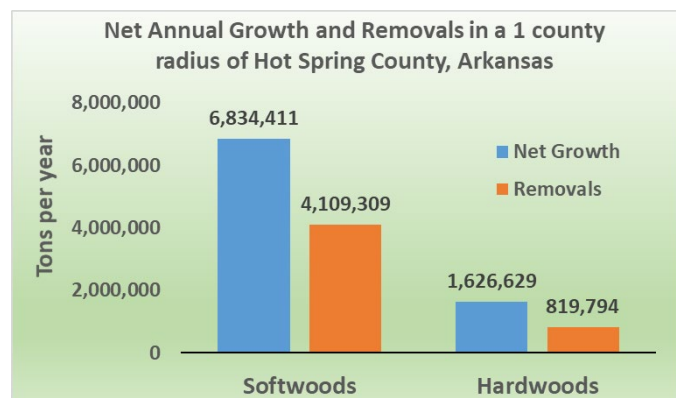

Hot Spring County Forests and Forest Industry, 2021

ARKANSAS CENTER FOR FOREST BUSINESS

UNIVERSITY OF ARKANSAS AT MONTICELLO

Report 2021-C30

Hot Spring County Forest Facts

Forests occupy 259,204 acres (66%) of the land area in Hot Spring County; 98% of the forests are privately owned. Planted forests account for 62% of the pine and 5% of the non-pine forests in Hot Spring County.

Overall, 36% of the county's forests are planted. Forest area by covertype is shown in the figure below.

The forests of Hot Spring County contain 9,563,739 tons of softwood (pine) timber and 5,371,354 tons of hardwood timber. The forest is made up of largely softwood saw timber trees as shown below.

Timber Supply around Hot Spring County

Within a 1-county radius around and including Hot Spring County (Clark, Dallas, Garland, Grant, Montgomery and Saline) there are 102 million tons of

pine and 63 million tons of hardwood timber. In this 7 county region, annual net growth exceeds harvest by 3,531,983 tons, 77% of which is softwoods (pine).

Economic Contributions of Hot Spring County Forests

Forest industries contribute \$79,031,673 annually to Hot Spring County's value added (GDP) which is 9% of the county's total economic activity. This is much greater than the state-wide average of 4.95%. Forest industries in the county include Anthony Timberlands, Flakeboard America, Rybard Lumber and Hot Spring County Tie and Lumber. Four logging firms operate from Hot Spring County. Income in Hot Spring County's forestry sectors is 148% of the county average. The direct economic contribution of Hot Spring County's forest industry is shown in the table below by sectors.