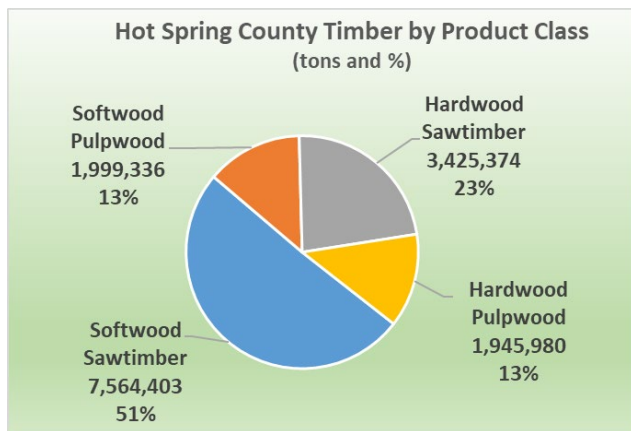

Hot Spring County Forests and Forest Industry, 2021

ARKANSAS CENTER FOR FOREST BUSINESS

UNIVERSITY OF ARKANSAS AT MONTICELLO

Report 2021-C30

Hot Spring County Forest Facts

Forests occupy 259,204 acres (66%) of the land area in Hot Spring County; 98% of the forests are privately owned. Planted forests account for 62% of the pine and 5% of the non-pine forests in Hot Spring County.

Overall, 36% of the county's forests are planted. Forest area by covertype is shown in the figure below.

The forests of Hot Spring County contain 9,563,739 tons of softwood (pine) timber and 5,371,354 tons of hardwood timber. The forest is made up of largely softwood saw timber trees as shown below.

Timber Supply around Hot Spring County

Within a 1-county radius around and including Hot Spring County (Clark, Dallas, Garland, Grant, Montgomery and Saline) there are 102 million tons of

pine and 63 million tons of hardwood timber. In this 7 county region, annual net growth exceeds harvest by 3,531,983 tons, 77% of which is softwoods (pine).

Economic Contributions of Hot Spring County Forests

Forest industries contribute \$79,031,673 annually to Hot Spring County's value added (GDP) which is 9% of the county's total economic activity. This is much greater than the state-wide average of 4.95%. Forest industries in the county include Anthony Timberlands, Flakeboard America, Rybard Lumber and Hot Spring County Tie and Lumber. Four logging firms operate from Hot Spring County. Income in Hot Spring County's forestry sectors is 148% of the county average. The direct economic contribution of Hot Spring County's forest industry is shown in the table below by sectors.