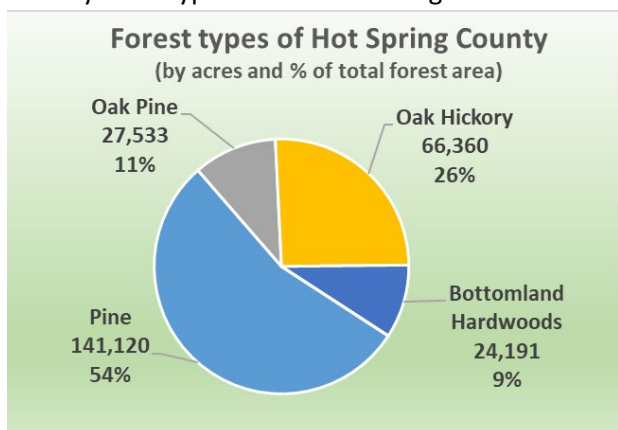

Hot Spring County Forests and Forest Industry, 2021

ARKANSAS CENTER FOR FOREST BUSINESS

UNIVERSITY OF ARKANSAS AT MONTICELLO

Report 2021-C30

Hot Spring County Forest Facts

Forests occupy 259,204 acres (66%) of the land area in Hot Spring County; 98% of the forests are privately owned. Planted forests account for 62% of the pine and 5% of the non-pine forests in Hot Spring County.

Overall, 36% of the county's forests are planted. Forest area by covertype is shown in the figure below.

The forests of Hot Spring County contain 9,563,739 tons of softwood (pine) timber and 5,371,354 tons of hardwood timber. The forest is made up of largely softwood saw timber trees as shown below.

Timber Supply around Hot Spring County

Within a 1-county radius around and including Hot Spring County (Clark, Dallas, Garland, Grant, Montgomery and Saline) there are 102 million tons of

pine and 63 million tons of hardwood timber. In this 7 county region, annual net growth exceeds harvest by 3,531,983 tons, 77% of which is softwoods (pine).

Economic Contributions of Hot Spring County Forests

Forest industries contribute \$79,031,673 annually to Hot Spring County's value added (GDP) which is 9% of the county's total economic activity. This is much greater than the state-wide average of 4.95%. Forest industries in the county include Anthony Timberlands, Flakeboard America, Rybard Lumber and Hot Spring County Tie and Lumber. Four logging firms operate from Hot Spring County. Income in Hot Spring County's forestry sectors is 148% of the county average. The direct economic contribution of Hot Spring County's forest industry is shown in the table below by sectors.