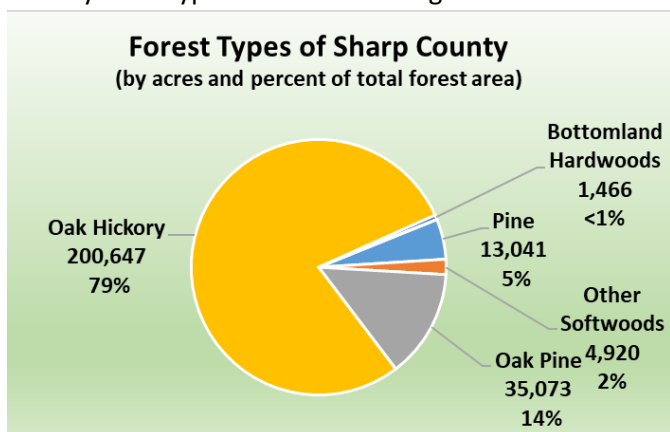

Sharp County Forests and Forest Industry, 2021

ARKANSAS CENTER FOR FOREST BUSINESS

Report 2021-C67

UNIVERSITY OF ARKANSAS AT MONTICELLO

Sharp County Forest Facts

Forests occupy 255,147 acres (66%) of the land area in Sharp County; 93% of the forests are privately owned. All forests in Sharp County are of natural origin. Forest area by covertypes is shown in the figure below.

The forests of Sharp County contain 1,661,301 tons of softwood (pine) timber and 8,389,776 tons of hardwood timber. The forest is made up of largely hardwood saw timber trees as shown below.

Timber Supply around Sharp County

Within a 1-county radius around and including Sharp County (Fulton, Independence, Lawrence, and Randolph in Arkansas and Oregon in Missouri) there are 12 million tons of pine and 58 million tons of hardwood timber. In

this 7 county region, annual net growth exceeds harvest by 1,481,453 tons, 67% of which is hardwoods.

Economic Contributions of Sharp County Forests

Forest industries contribute \$1,674,404 annually to Sharp County's value added (GDP) which is 1% of the county's total economic activity. This is less than the state-wide average of 4.95%. Forest industries in the county include American Cedar Mill, Cobalt Truss, Double R Sawmill, Highland Cabinets, and Ozark Moulding and Millworks. Two logging firms operate from Sharp County. Income in Sharp County's forestry sectors is 107% of the county average. The high value for labor income in logging is due to the fact that depreciation for equipment is part of labor income reported by the US Bureau of Economic Analysis. The direct economic contribution of Sharp County's forest industry is shown in the table below by sectors.