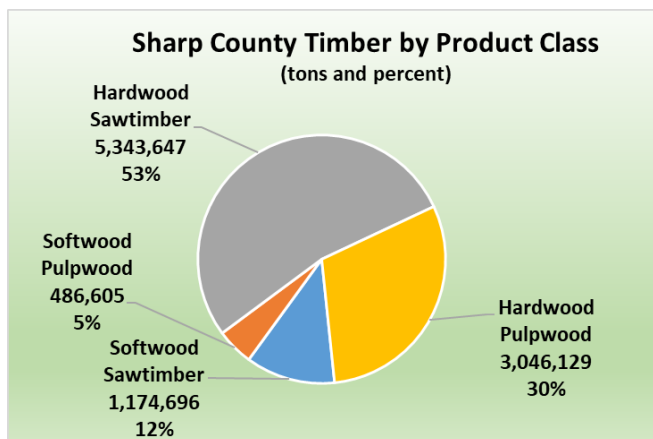

Sharp County Forests and Forest Industry, 2021

ARKANSAS CENTER FOR FOREST BUSINESS

Report 2021-C67

UNIVERSITY OF ARKANSAS AT MONTICELLO

Sharp County Forest Facts

Forests occupy 255,147 acres (66%) of the land area in Sharp County; 93% of the forests are privately owned. All forests in Sharp County are of natural origin. Forest area by covertypes is shown in the figure below.

The forests of Sharp County contain 1,661,301 tons of softwood (pine) timber and 8,389,776 tons of hardwood timber. The forest is made up of largely hardwood saw timber trees as shown below.

Timber Supply around Sharp County

Within a 1-county radius around and including Sharp County (Fulton, Independence, Lawrence, and Randolph in Arkansas and Oregon in Missouri) there are 12 million tons of pine and 58 million tons of hardwood timber. In

this 7 county region, annual net growth exceeds harvest by 1,481,453 tons, 67% of which is hardwoods.

Economic Contributions of Sharp County Forests

Forest industries contribute \$1,674,404 annually to Sharp County's value added (GDP) which is 1% of the county's total economic activity. This is less than the state-wide average of 4.95%. Forest industries in the county include American Cedar Mill, Cobalt Truss, Double R Sawmill, Highland Cabinets, and Ozark Moulding and Millworks. Two logging firms operate from Sharp County. Income in Sharp County's forestry sectors is 107% of the county average. The high value for labor income in logging is due to the fact that depreciation for equipment is part of labor income reported by the US Bureau of Economic Analysis. The direct economic contribution of Sharp County's forest industry is shown in the table below by sectors.