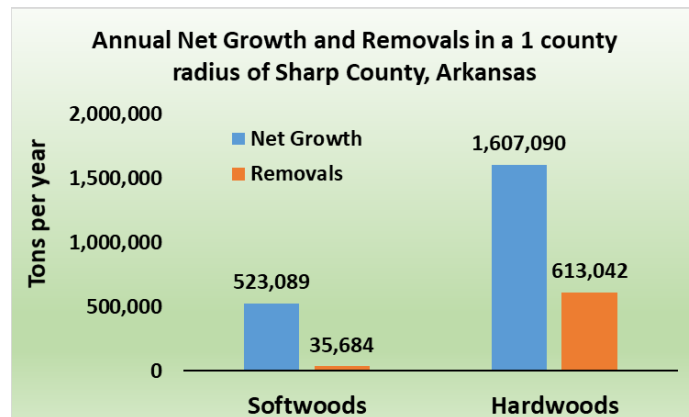

Sharp County Forests and Forest Industry, 2021

ARKANSAS CENTER FOR FOREST BUSINESS

Report 2021-C67

UNIVERSITY OF ARKANSAS AT MONTICELLO

Sharp County Forest Facts

Forests occupy 255,147 acres (66%) of the land area in Sharp County; 93% of the forests are privately owned. All forests in Sharp County are of natural origin. Forest area by covertypes is shown in the figure below.

The forests of Sharp County contain 1,661,301 tons of softwood (pine) timber and 8,389,776 tons of hardwood timber. The forest is made up of largely hardwood saw timber trees as shown below.

Timber Supply around Sharp County

Within a 1-county radius around and including Sharp County (Fulton, Independence, Lawrence, and Randolph in Arkansas and Oregon in Missouri) there are 12 million tons of pine and 58 million tons of hardwood timber. In

this 7 county region, annual net growth exceeds harvest by 1,481,453 tons, 67% of which is hardwoods.

Economic Contributions of Sharp County Forests

Forest industries contribute \$1,674,404 annually to Sharp County's value added (GDP) which is 1% of the county's total economic activity. This is less than the state-wide average of 4.95%. Forest industries in the county include American Cedar Mill, Cobalt Truss, Double R Sawmill, Highland Cabinets, and Ozark Moulding and Millworks. Two logging firms operate from Sharp County. Income in Sharp County's forestry sectors is 107% of the county average. The high value for labor income in logging is due to the fact that depreciation for equipment is part of labor income reported by the US Bureau of Economic Analysis. The direct economic contribution of Sharp County's forest industry is shown in the table below by sectors.