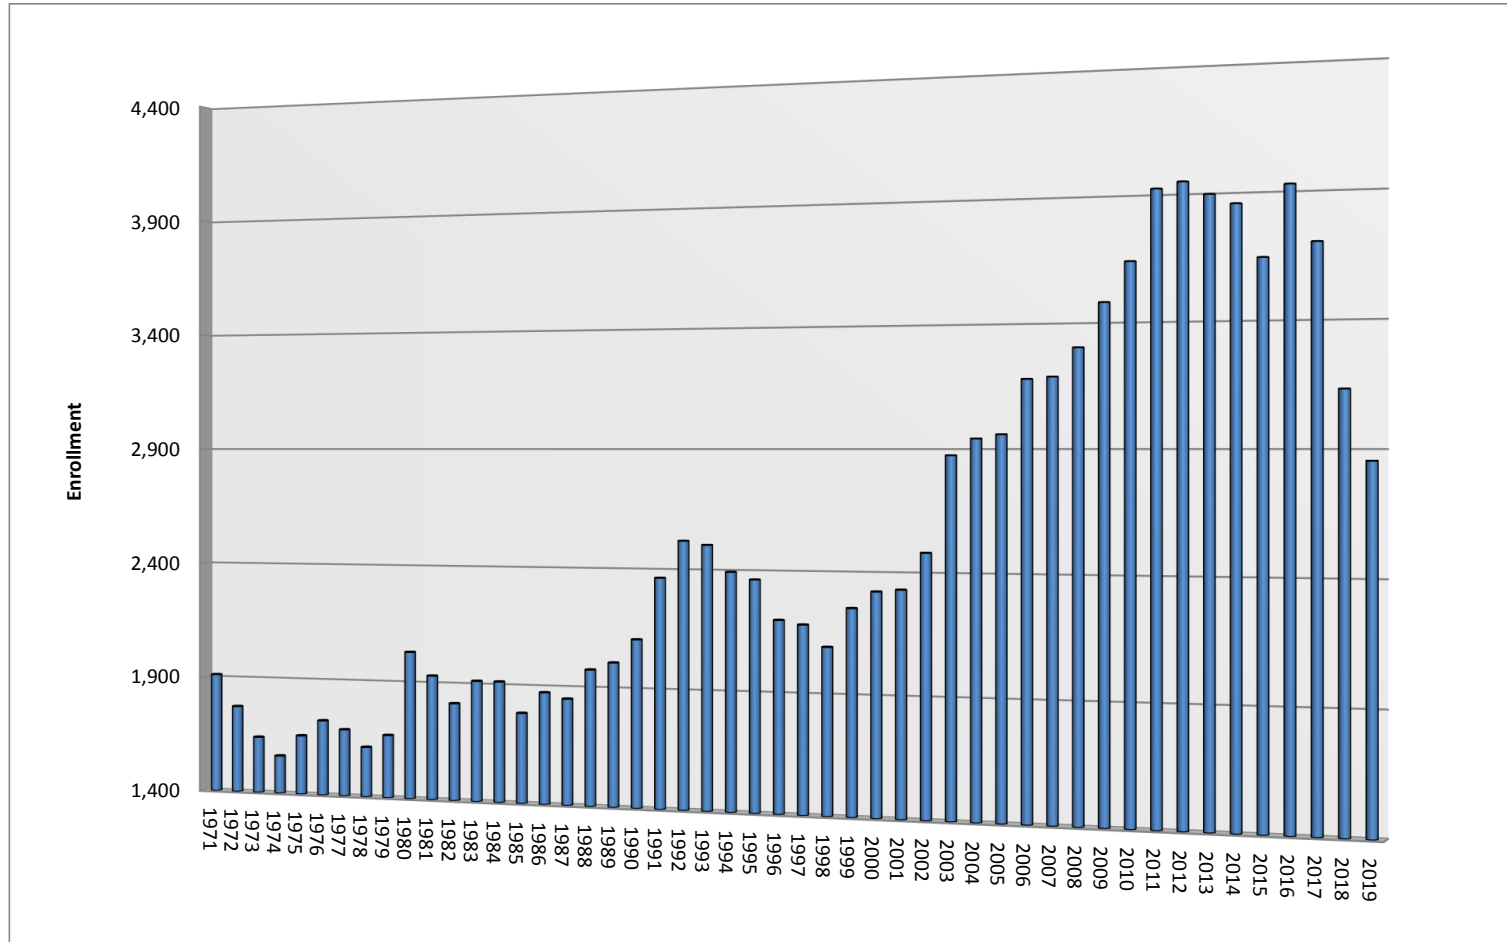

## University of Arkansas at Monticello - Fall Enrollment

### Fall Enrollment

1971	1,912
1972	1,775
1973	1,643
1974	1,564
1975	1,656
1976	1,725
1977	1,689
1978	1,616
1979	1,671
1980	2,031
1981	1,932
1982	1,817
1983	1,915
1984	1,915
1985	1,785
1986	1,875
1987	1,851
1988	1,976
1989	2,008
1990	2,107
1991	2,365
1992	2,520
1993	2,504
1994	2,394
1995	2,364
1996	2,200
1997	2,183
1998	2,094
1999	2,254
2000	2,323
2001	2,332
2002	2,482
2003	2,875
2004	2,942
2005	2,959
2006	3,179
2007	3,187
2008	3,302
2009	3,479
2010	3,638
2011	3,920
2012	3,945
2013	3,893
2014	3,854
2015	3,643
2016	3,924
2017	3,700
2018	3,132
2019	2,855